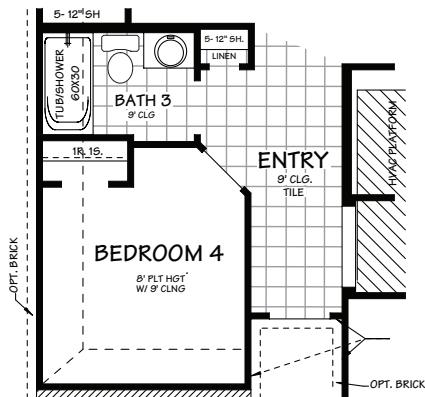

The Brentwood

1649 sq. ft. +/-

FLOOR PLAN

Opportunity
Equal Housing

The Brentwood

1649 sq. ft. +/-

EXTENDED COVD PATIO OPTION

STUDY W/ POWDER ILO FLEX

COVERED PATIO OPTION

BDRM. #4/ BA. #3 ILO FLEX

BAY OPTION

Opportunity
Equal Housing

OPTIONS

In a continuing effort to improve the homes we build, Bella Vista Homes/Princeton Classic Homes reserves the right to change plans and specifications without notice. All square footages and dimensions are approximate. Front windows will vary per elevation. Overall square footage may vary depending on specifications of community.