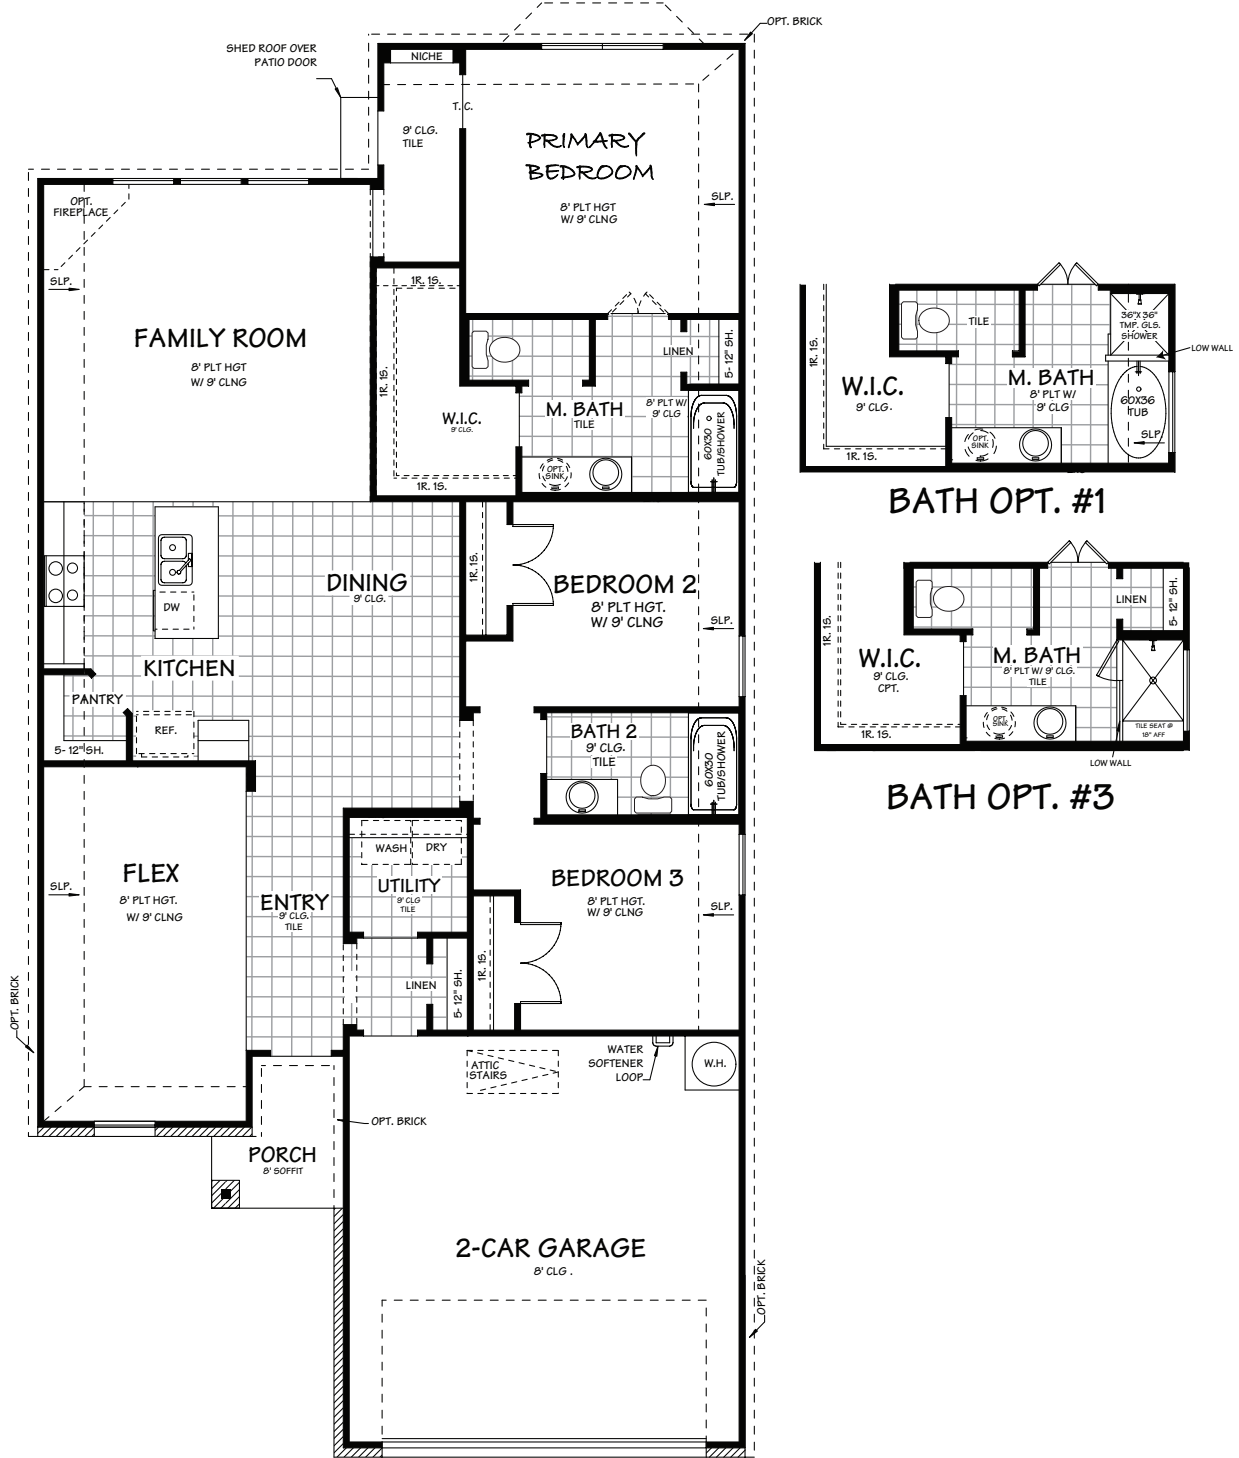

The Brentwood

1649 sq. ft. +/-

FLOOR PLAN

Opportunity
Equal Housing

The Brentwood

1649 sq. ft. +/-

EXTENDED COVD PATIO OPTION

STUDY W/ POWDER ILO FLEX

COVERED PATIO OPTION

BDRM. #4/ BA. #3 ILO FLEX

BAY OPTION

Opportunity
Equal Housing

OPTIONS

In a continuing effort to improve the homes we build, Bella Vista Homes/Princeton Classic Homes reserves the right to change plans and specifications without notice. All square footages and dimensions are approximate. Front windows will vary per elevation. Overall square footage may vary depending on specifications of community.