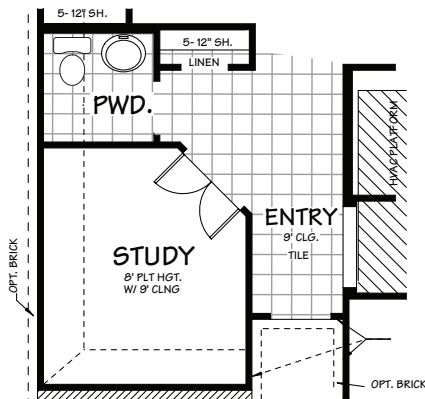

The Brentwood

1649 sq. ft. +/-

FLOOR PLAN

Opportunity
Equal Housing

The Brentwood

1649 sq. ft. +/-

EXTENDED COVD PATIO OPTION

STUDY W/ POWDER ILO FLEX

COVERED PATIO OPTION

BDRM. #4/ BA. #3 ILO FLEX

BAY OPTION

Opportunity
Equal Housing

OPTIONS

In a continuing effort to improve the homes we build, Bella Vista Homes/Princeton Classic Homes reserves the right to change plans and specifications without notice. All square footages and dimensions are approximate. Front windows will vary per elevation. Overall square footage may vary depending on specifications of community.