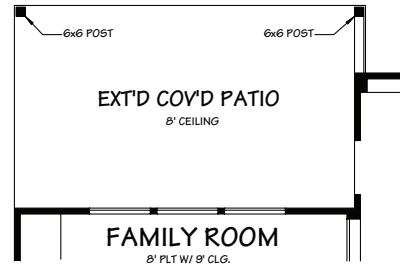

The Brentwood

1649 sq. ft. +/-

FLOOR PLAN

Opportunity
Equal Housing

The Brentwood

1649 sq. ft. +/-

EXTENDED COVD PATIO OPTION

STUDY W/ POWDER ILO FLEX

COVERED PATIO OPTION

BDRM. #4/ BA. #3 ILO FLEX

BAY OPTION

Opportunity
Equal Housing

OPTIONS

In a continuing effort to improve the homes we build, Bella Vista Homes/Princeton Classic Homes reserves the right to change plans and specifications without notice. All square footages and dimensions are approximate. Front windows will vary per elevation. Overall square footage may vary depending on specifications of community.