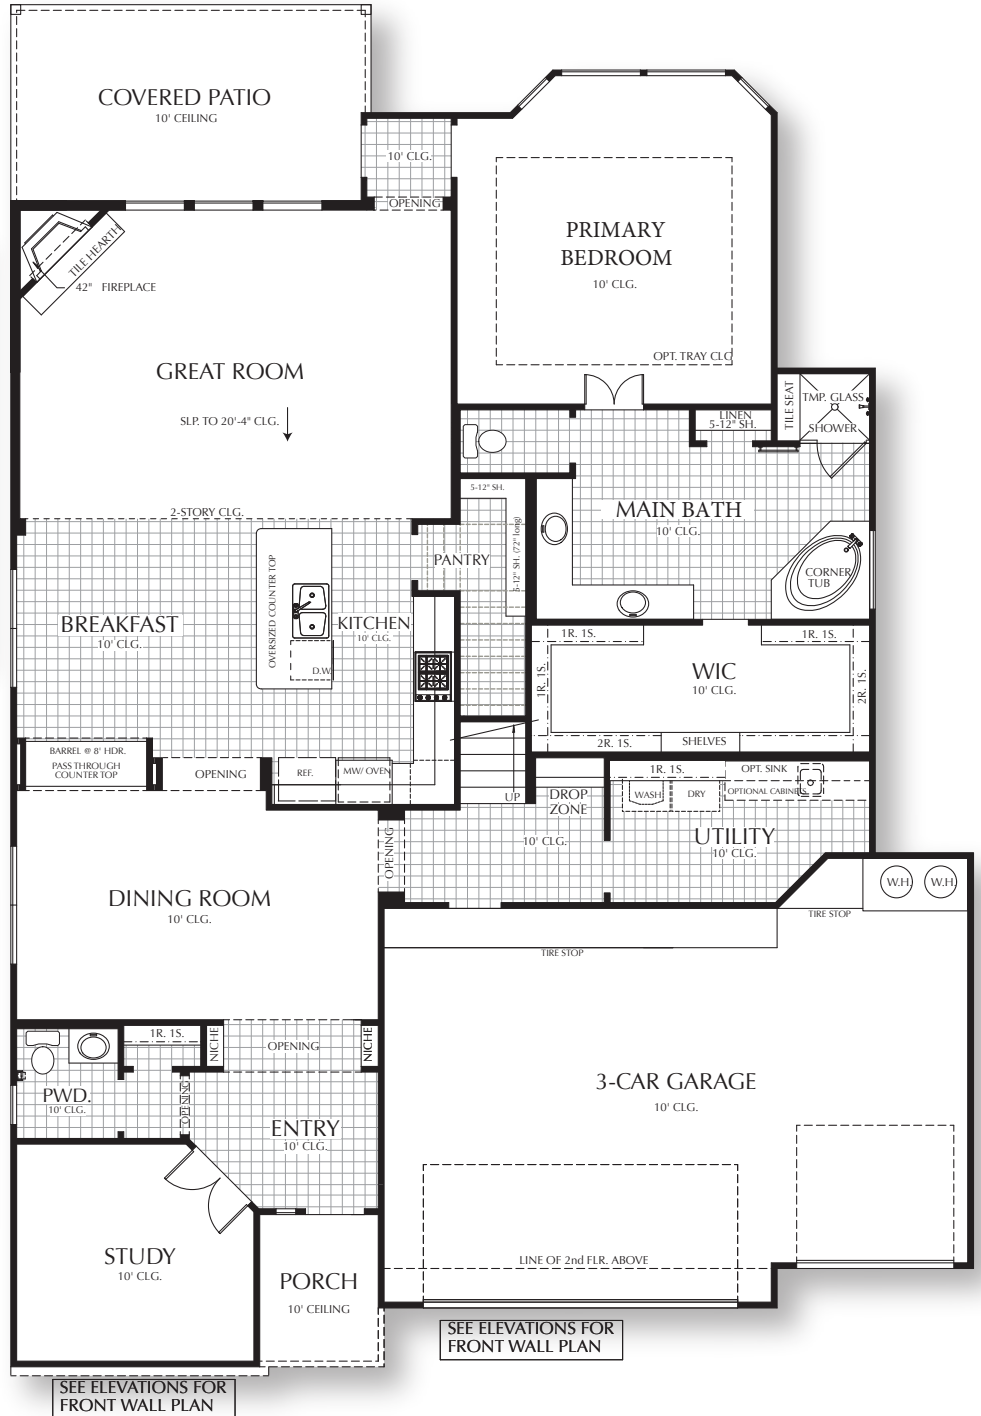

## The Chateau 3591 sq. ft. +/-

BATH OPTION W/SPA SHWR. & TUB

BEDROOM 6 w/ BATH 4 OPTION ilo STUDY w/ POWDER

### FIRST FLOOR

Opportunity  
Equal Housing

## The Chateau

3591 sq. ft. +/-

DESK OPTION @ GAMEROOM

UTILITY CABINET OPTION

WET BAR OPT. 1

WET BAR OPT. 2

OPTIONS:

- Bath w/ Spa Shower & Tub
- Bedroom 6 w/ Bath 4
- Desk @ Game Room
- Wet Bar Options
- Utility Cabinet