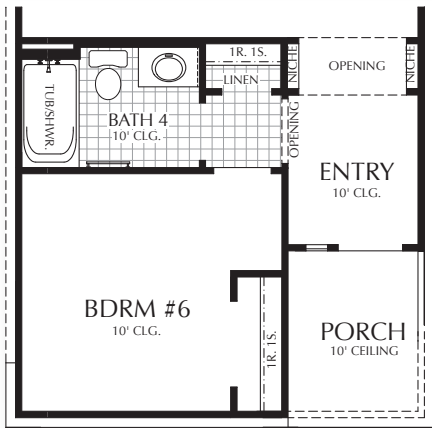

## The Chateau 3591 sq. ft. +/-

BATH OPTION W/SPA SHWR. & TUB

BEDROOM 6 w/ BATH 4 OPTION ilo STUDY w/ POWDER

### FIRST FLOOR

Opportunity  
Equal Housing

## The Chateau

3591 sq. ft. +/-

DESK OPTION @ GAMEROOM

UTILITY CABINET OPTION

WET BAR OPT. 1

WET BAR OPT. 2

OPTIONS:

- Bath w/ Spa Shower & Tub
- Bedroom 6 w/ Bath 4
- Desk @ Game Room
- Wet Bar Options
- Utility Cabinet

# THE CHATEAU- 3568

ELEVATION A

ELEVATION B

ELEVATION C