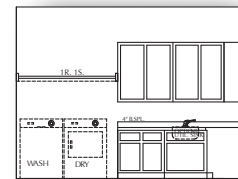

## The Chateau 3591 sq. ft. +/-

BATH OPTION W/SPA SHWR. & TUB

BEDROOM 6 w/ BATH 4 OPTION ilo STUDY w/ POWDER

## The Chateau

3591 sq. ft. +/-

DESK OPTION @ GAMEROOM

UTILITY CABINET OPTION

WET BAR OPT. 1

WET BAR OPT. 2

OPTIONS:

- Bath w/ Spa Shower & Tub
- Bedroom 6 w/ Bath 4
- Desk @ Game Room
- Wet Bar Options
- Utility Cabinet