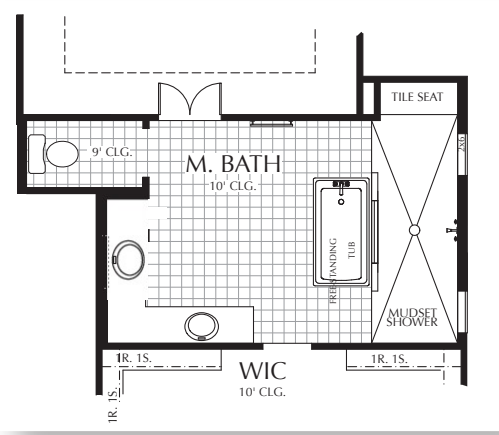

## The Chateau 3591 sq. ft. +/-

BATH OPTION W/SPA SHWR. & TUB

BEDROOM 6 w/ BATH 4 OPTION ilo STUDY w/ POWDER

## The Chateau

3591 sq. ft. +/-

DESK OPTION @ GAMEROOM

UTILITY CABINET OPTION

WET BAR OPT. 1

WET BAR OPT. 2

OPTIONS:

- Bath w/ Spa Shower & Tub
- Bedroom 6 w/ Bath 4
- Desk @ Game Room
- Wet Bar Options
- Utility Cabinet