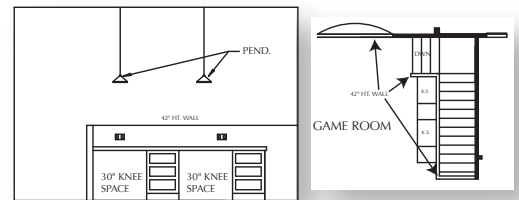

## The Chateau 3591 sq. ft. +/-

BATH OPTION W/SPA SHWR. & TUB

BEDROOM 6 w/ BATH 4 OPTION ilo STUDY w/ POWDER

## The Chateau

3591 sq. ft. +/-

DESK OPTION @ GAMEROOM

UTILITY CABINET OPTION

WET BAR OPT. 1

WET BAR OPT. 2

OPTIONS:

- Bath w/ Spa Shower & Tub
- Bedroom 6 w/ Bath 4
- Desk @ Game Room
- Wet Bar Options
- Utility Cabinet