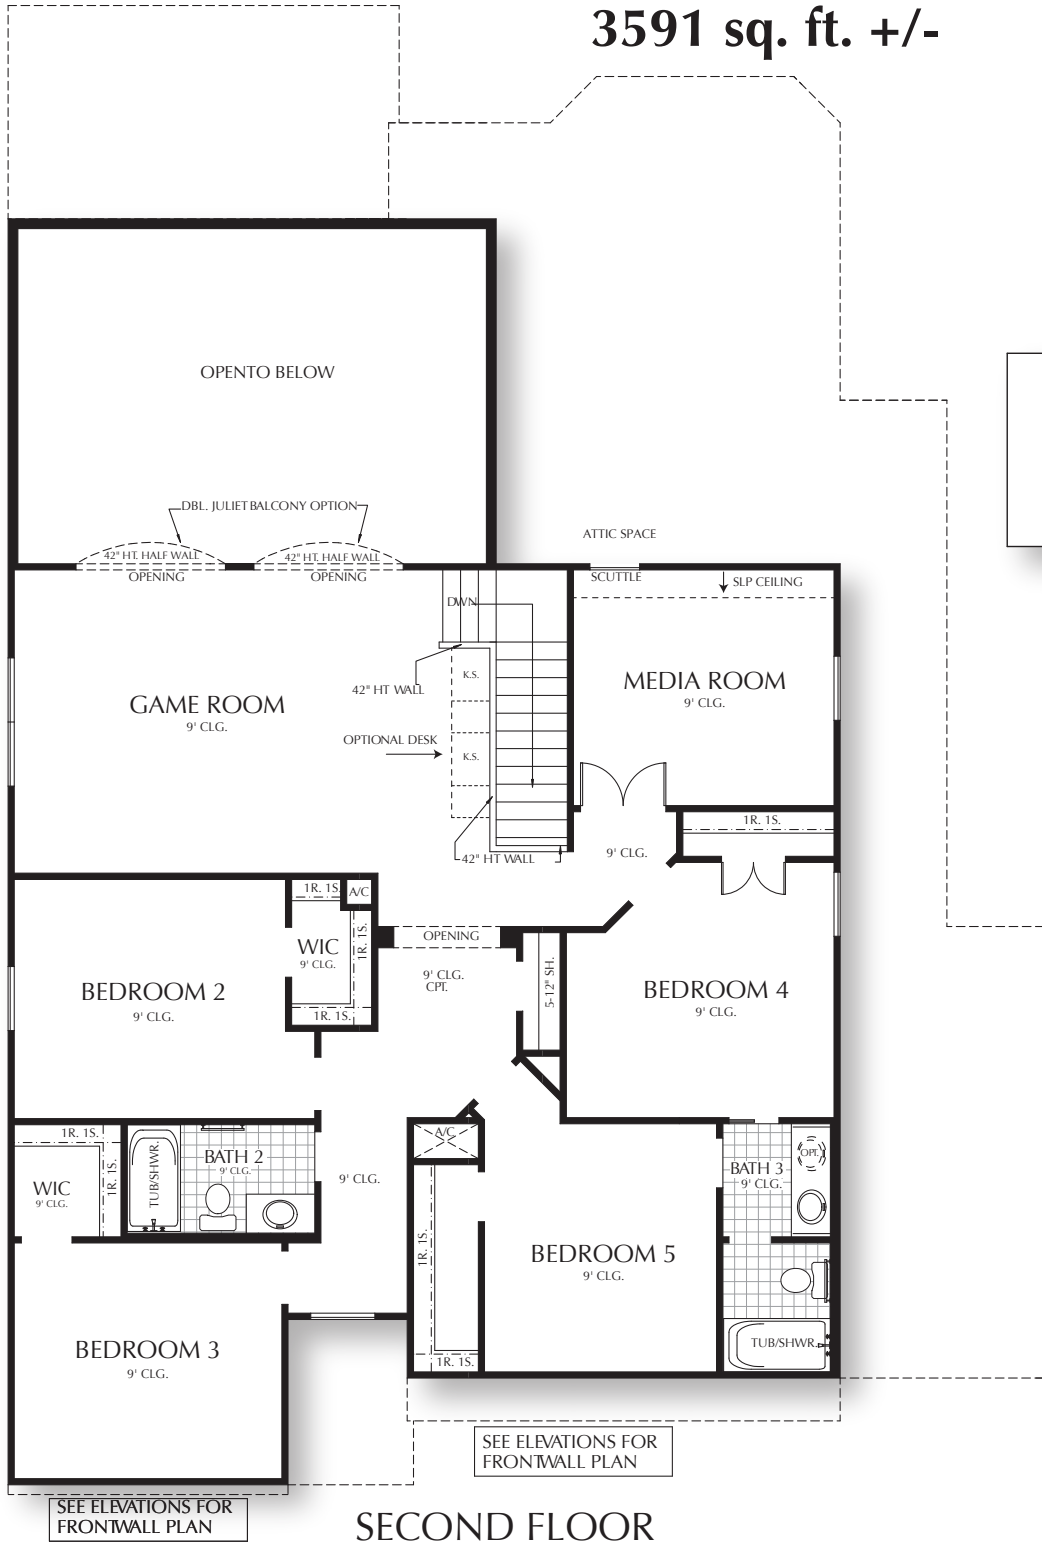

## The Chateau 3591 sq. ft. +/-

BATH OPTION W/SPA SHWR. & TUB

BEDROOM 6 w/ BATH 4 OPTION ilo STUDY w/ POWDER

### FIRST FLOOR

Opportunity  
Equal Housing

## The Chateau

3591 sq. ft. +/-

DESK OPTION @ GAMEROOM

UTILITY CABINET OPTION

WET BAR OPT. 1

WET BAR OPT. 2

OPTIONS:

- Bath w/ Spa Shower & Tub
- Bedroom 6 w/ Bath 4
- Desk @ Game Room
- Wet Bar Options
- Utility Cabinet