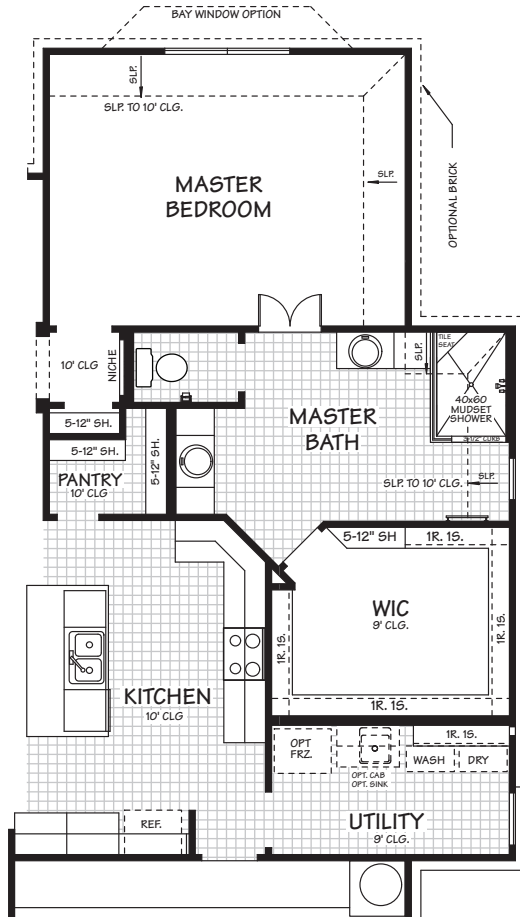

The Sterling

1966 sq. ft. +/-
(2425 sq. ft. +/- w/bonus room)

**OPTION #2 EXTENDED
MSTR. BATH/CLOSET/UTILITY
W/ WALK-IN SHOWER**

**OPT. SECOND FLOOR
BONUS ROOM**

**OPT. BONUS ROOM W/
BEDROOM 4/5 & BATH 3**

The Sterling

1966 sq. ft. +/-

ELEVATION D

ELEVATION G

ELEVATION H

ELEVATION I