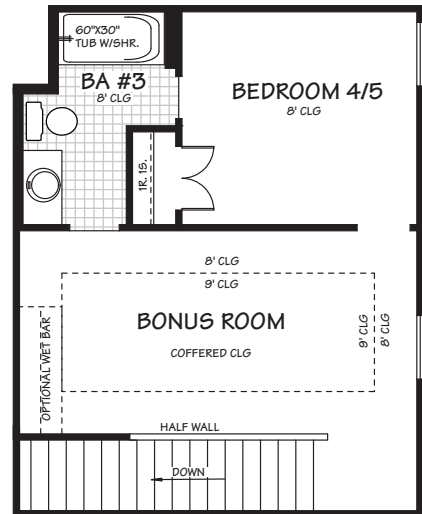

The Sterling

1966 sq. ft. +/-
(2425 sq. ft. +/- w/bonus room)

**OPTION #2 EXTENDED
MSTR. BATH/CLOSET/UTILITY
W/ WALK-IN SHOWER**

**OPT. SECOND FLOOR
BONUS ROOM**

**OPT. BONUS ROOM W/
BEDROOM 4/5 & BATH 3**

The Sterling

1966 sq. ft. +/-

ELEVATION D

ELEVATION G

ELEVATION H

ELEVATION I