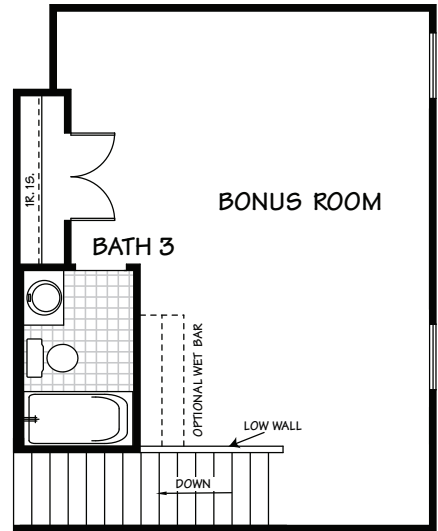

The Sterling

1966 sq. ft. +/-
(2425 sq. ft. +/- w/bonus room)

**OPTION #2 EXTENDED
MSTR. BATH/CLOSET/UTILITY
W/ WALK-IN SHOWER**

**OPT. SECOND FLOOR
BONUS ROOM**

**OPT. BONUS ROOM W/
BEDROOM 4/5 & BATH 3**

The Sterling

1966 sq. ft. +/-

ELEVATION D

ELEVATION G

ELEVATION H

ELEVATION I